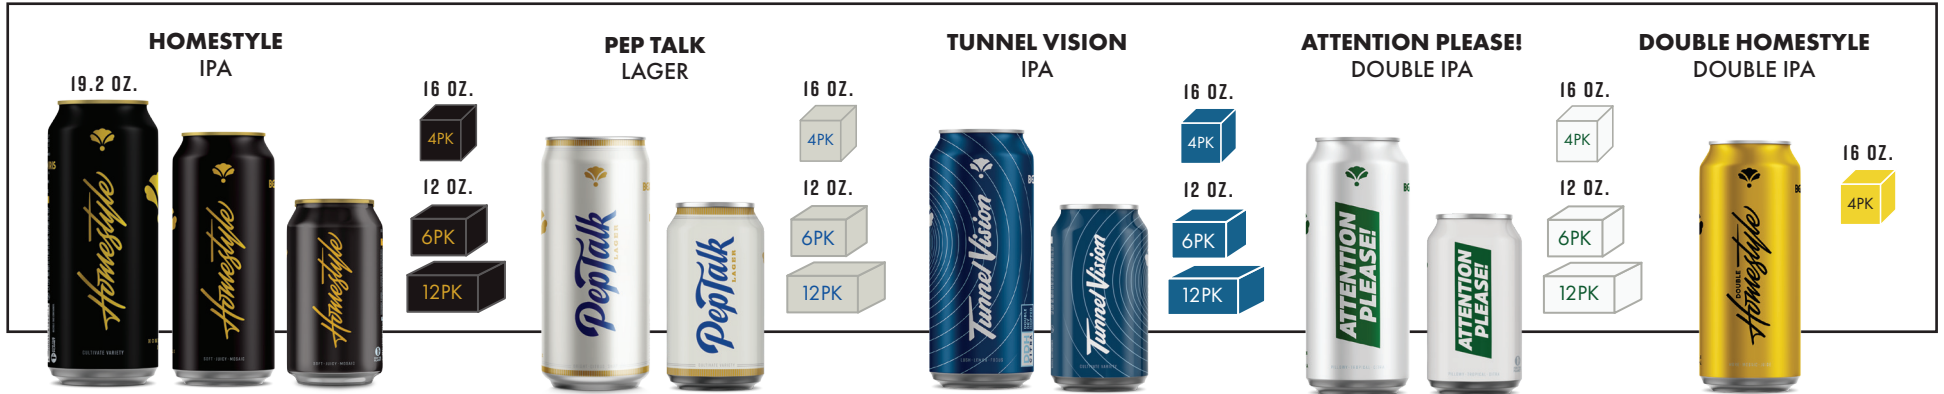

EVERYDAY AVAILABLE SIZES BELOW

HOPPY FRESH SEASONAL 16OZ. 4PK

VARIETY PACK 12OZ. 12PK

FRUITED REFRESHERS 16OZ. 4PK